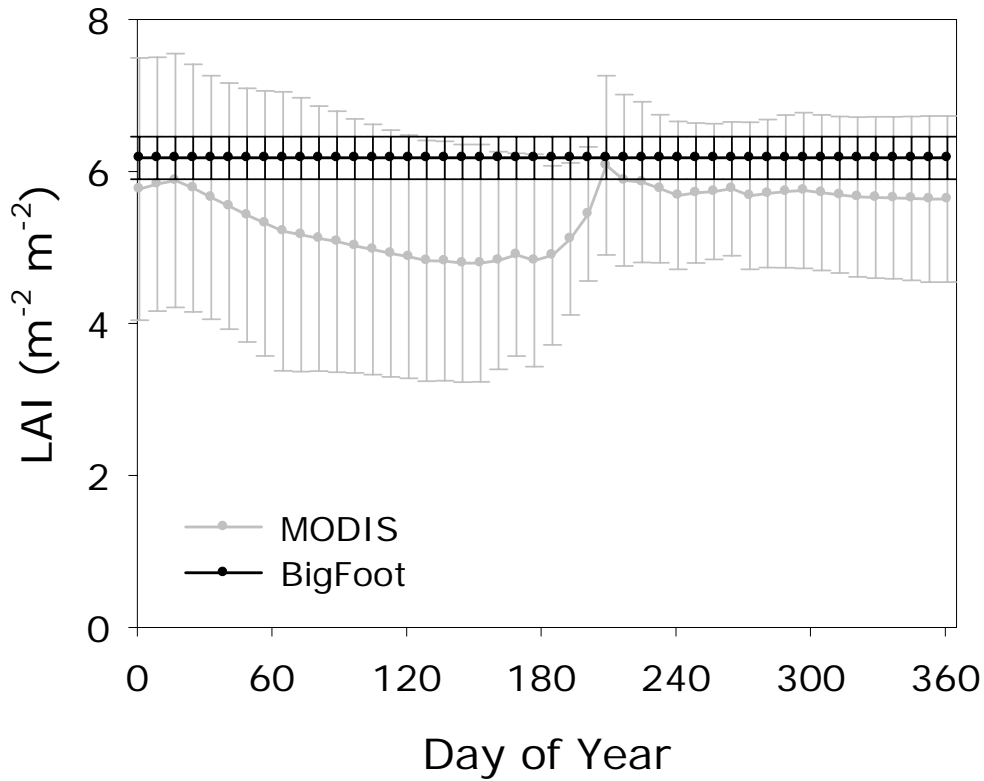

BigFoot
LAI Comparison
BigFoot vs. MODIS

Year: 2004
Site: TAPA (Santarem, Brazil)
Biome: Tropical Moist Forest