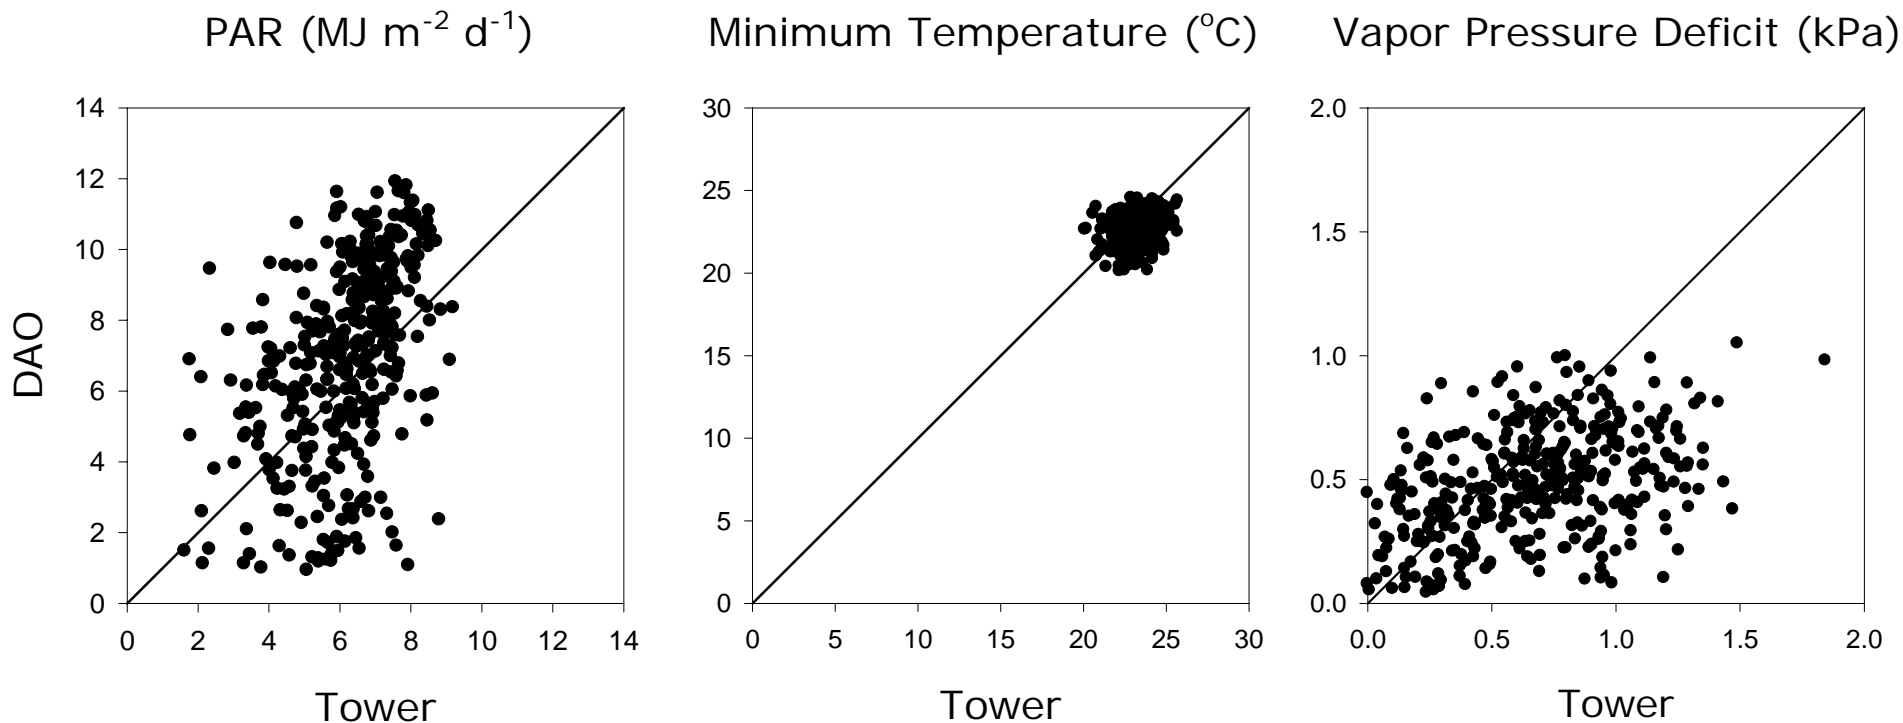

**BigFoot
Meteorological Comparison
Tower vs. DAO***

**Year: 2004
Site: TAPA (Santarem, Brazil)
Biome: Tropical Moist Forest**

* DAO – Data Assimilation Office