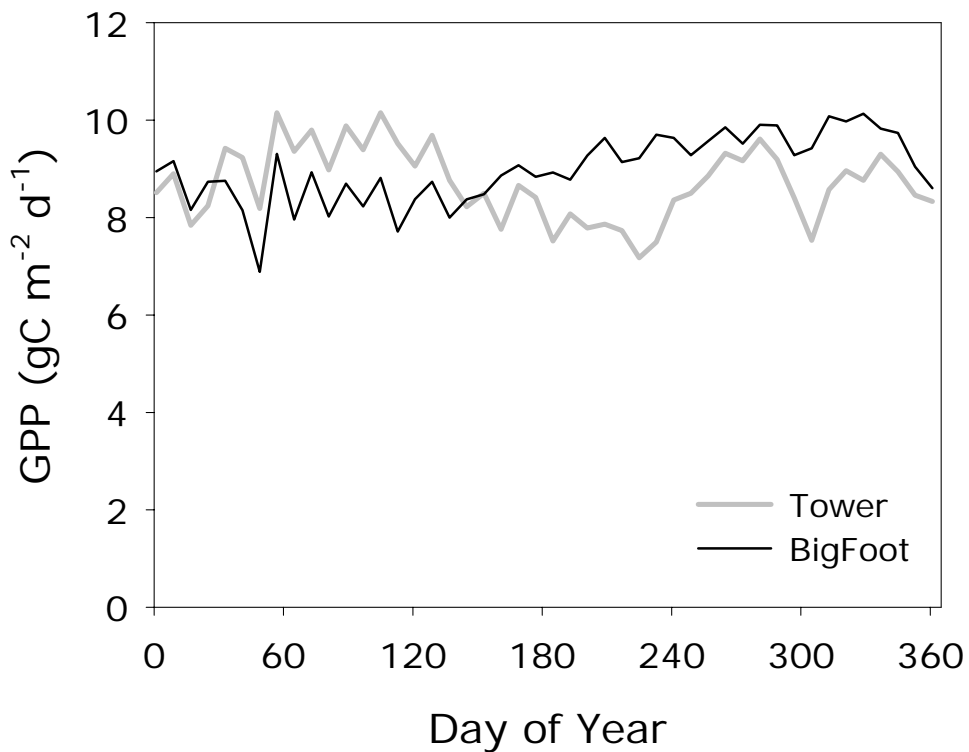

BigFoot
GPP Comparison
BigFoot vs. Tower

Year: 2004
Site: TAPA (Santarem, Brazil)
Biome: Tropical Moist Forest