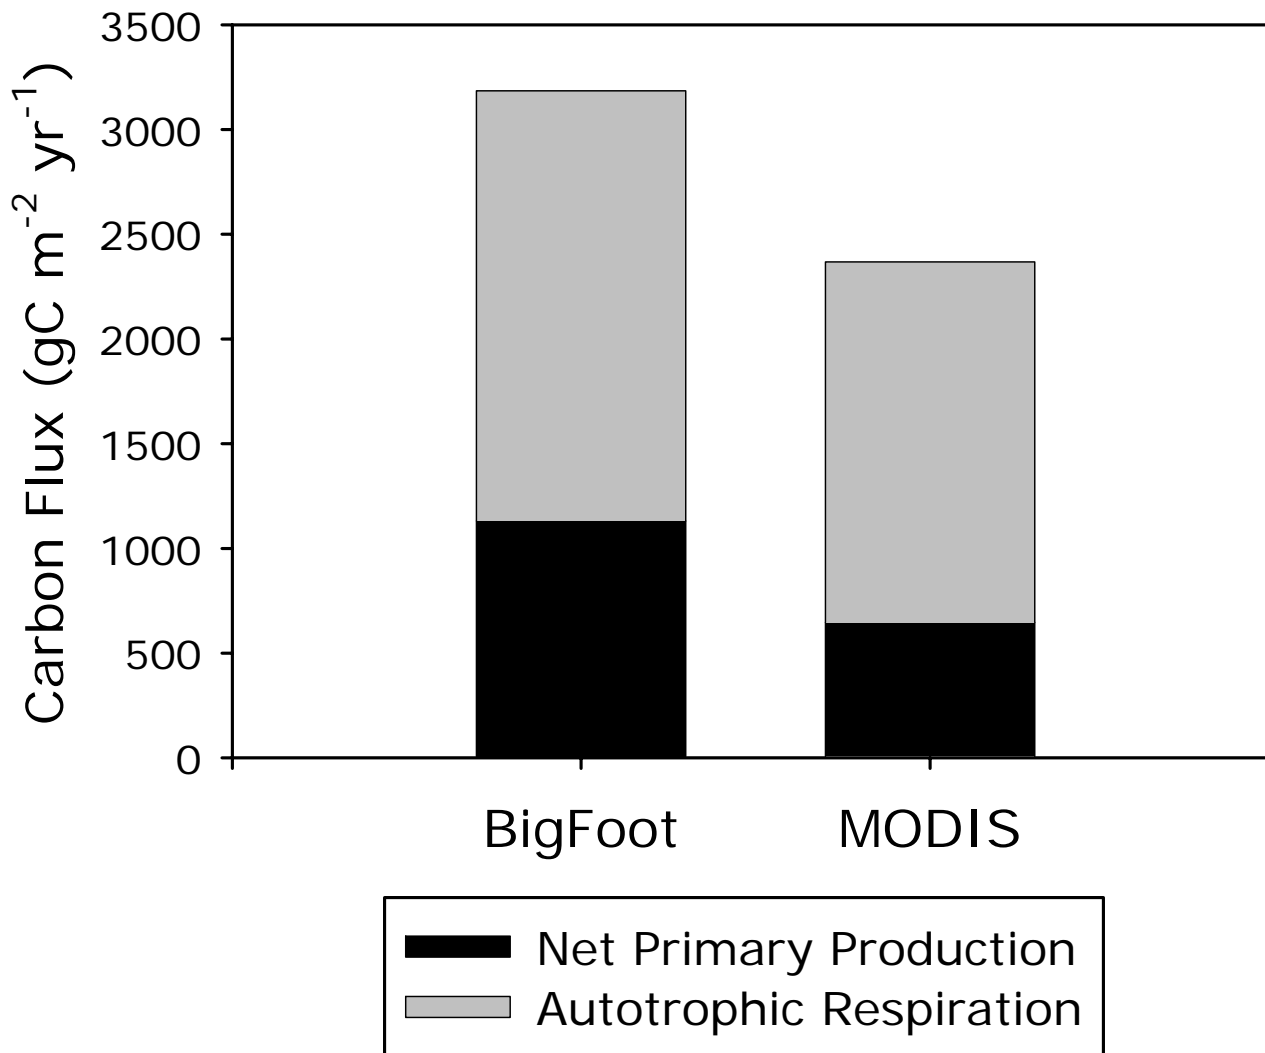

BigFoot
Carbon Flux Comparison
BigFoot vs. MODIS

Year: 2004
Site: TAPA (Santarem, Brazil)
Biome: Tropical Moist Forest