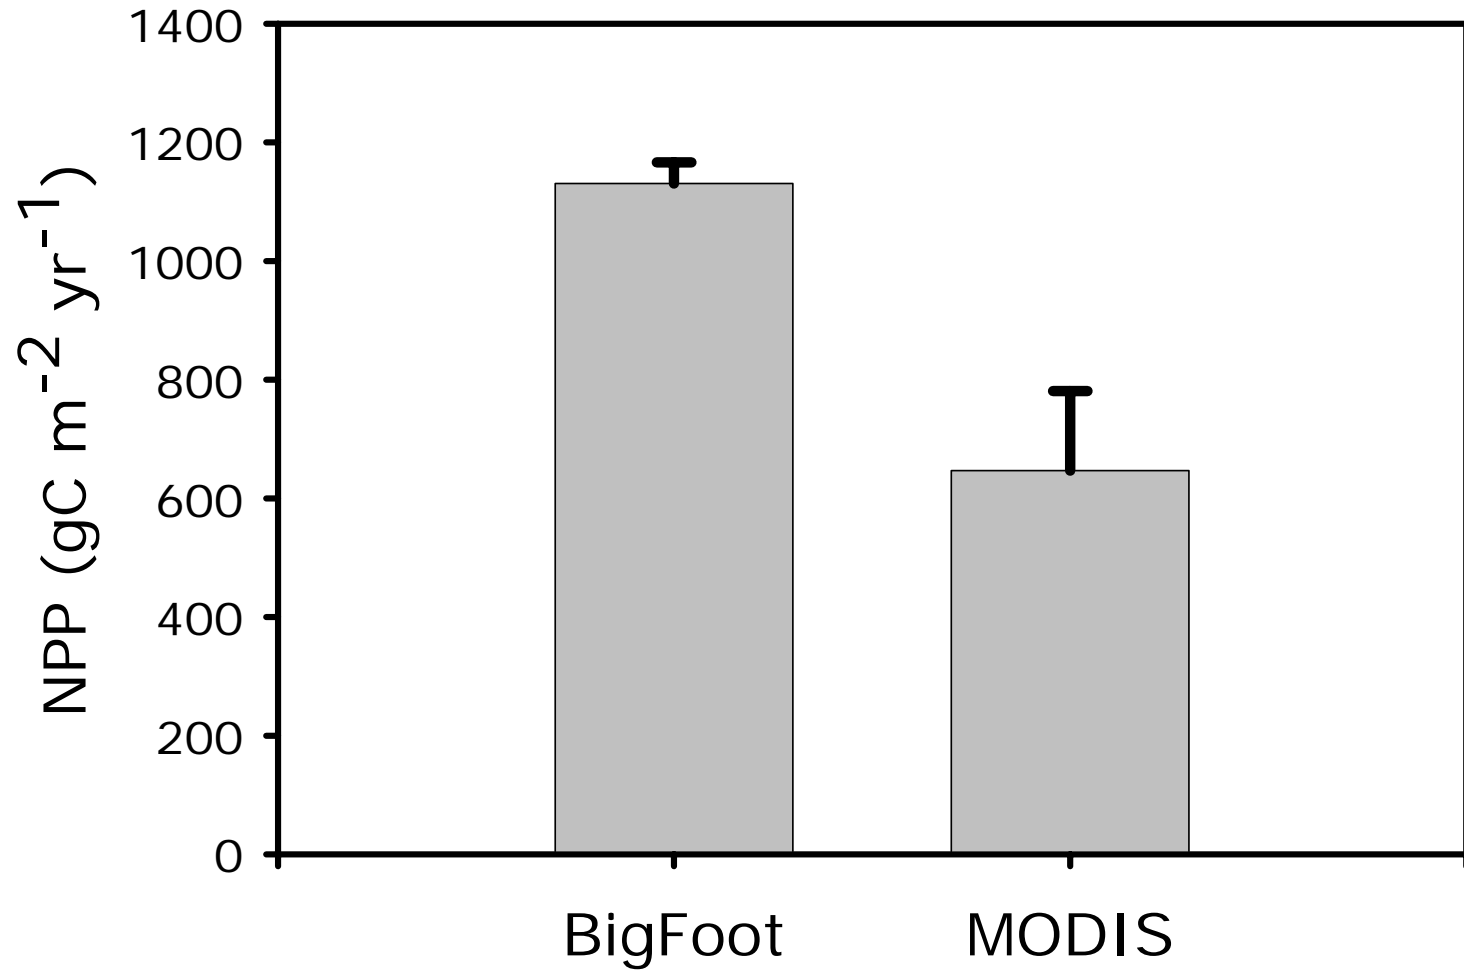

**BigFoot**  
**GPP Comparison**  
**BigFoot vs. Tower**

**Year: 2004**  
**Site: TAPA (Santarem, Brazil)**  
**Biome: Tropical Moist Forest**

**BigFoot  
NPP Comparison  
BigFoot vs. MODIS**

**Year: 2004  
Site: TAPA (Santarem, Brazil)  
Biome: Tropical Moist Forest**