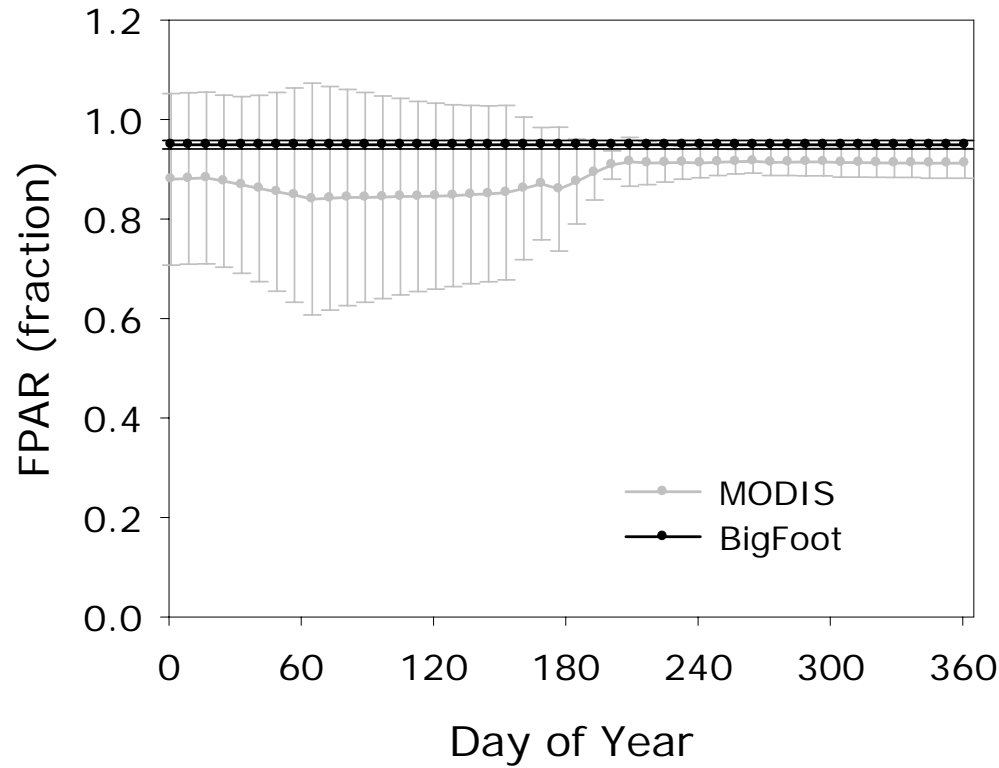

**BigFoot
FPAR Comparison
BigFoot vs. MODIS**

**Year: 2004
Site: TAPA (Santarem, Brazil)
Biome: Tropical Moist Forest**