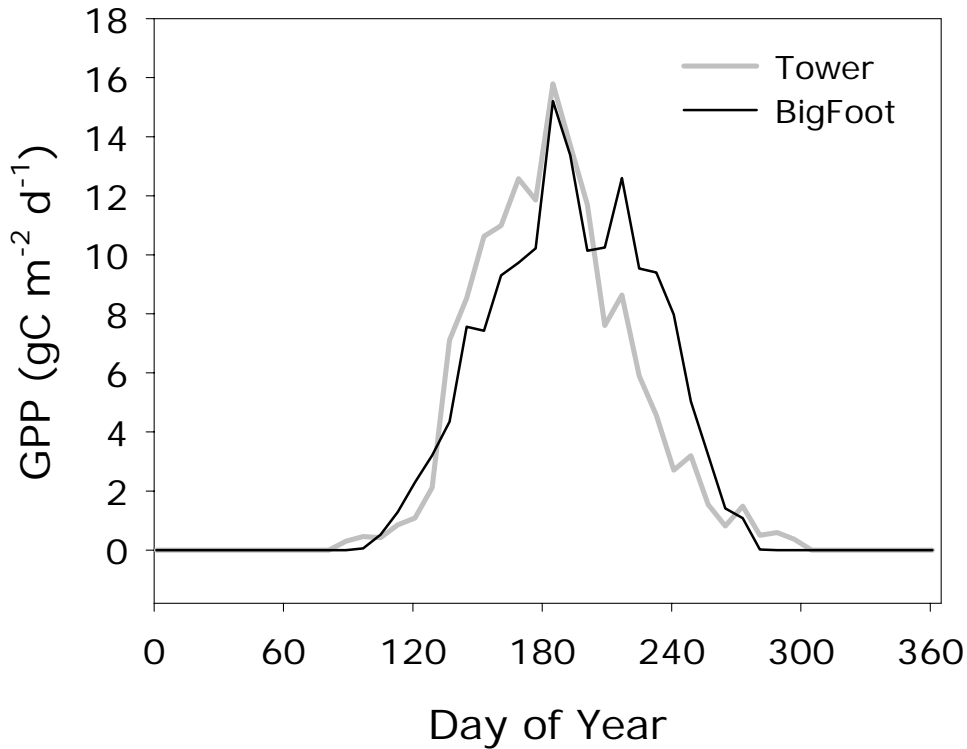

**BigFoot
GPP Comparison
BigFoot vs. Tower**

**Year: 2000
Site: KONZ (Kansas, USA)
Biome: Tallgrass Prairie**