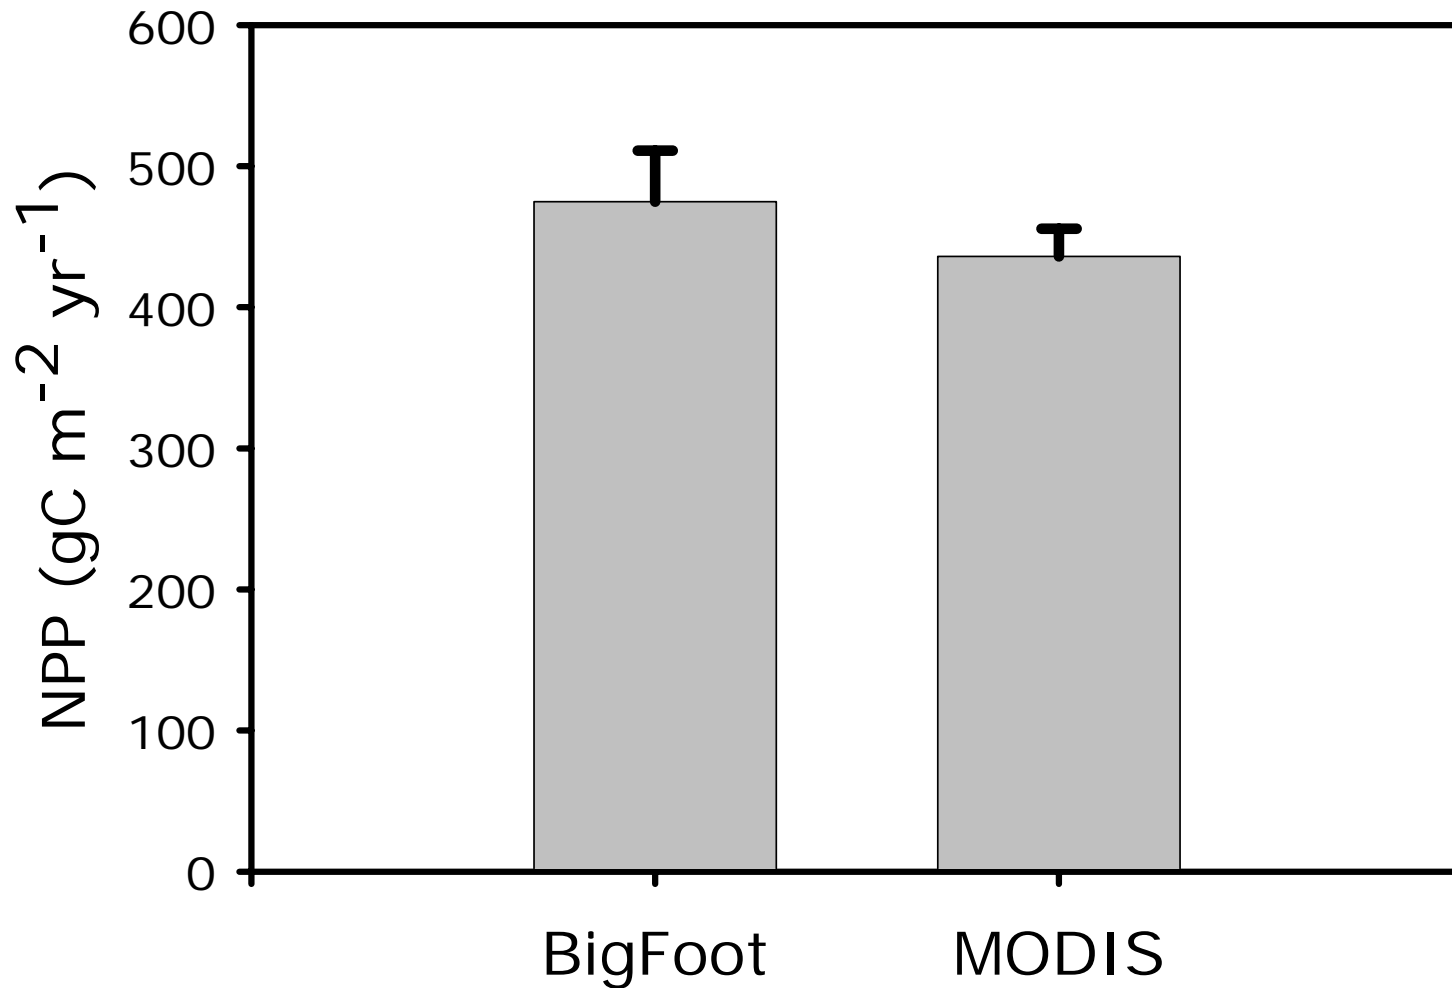

**BigFoot
NPP Comparison
BigFoot vs. MODIS**

**Year: 2000
Site: KONZ (Kansas, USA)
Biome: Tallgrass Prairie**