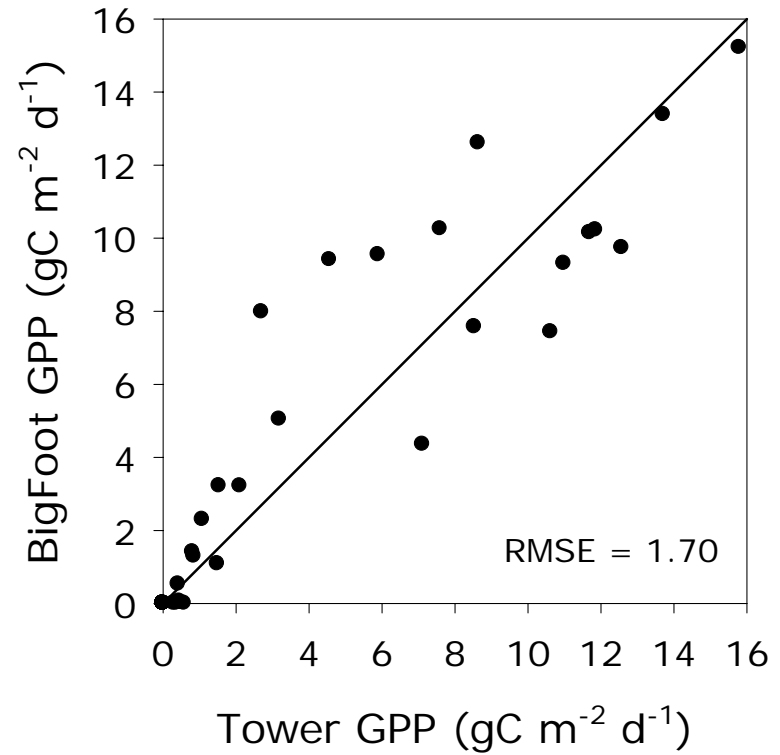

1 km

WGS84 - UTM 14N

www.fsl.orst.edu/larse/bigfoot

**BigFoot
GPP Comparison
BigFoot vs. Tower**

**Year: 2000
Site: KONZ (Kansas, USA)
Biome: Tallgrass Prairie**

BigFoot
GPP Comparison
BigFoot vs. MODIS

Year: 2000
Site: KONZ (Kansas, USA)
Biome: Tallgrass Prairie