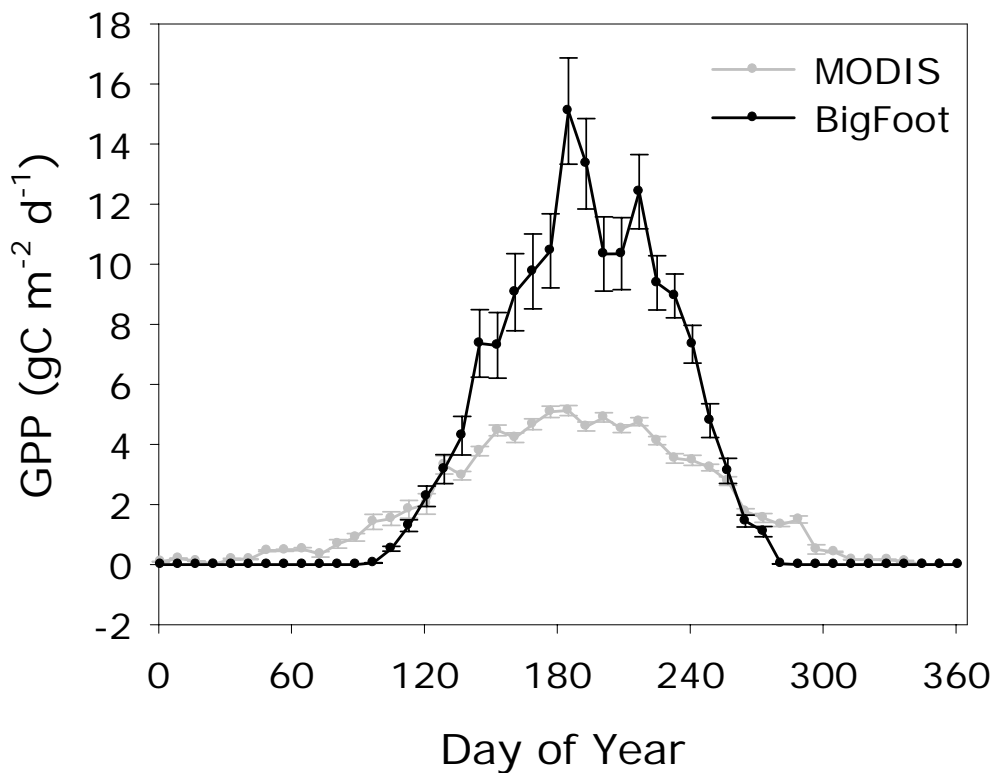

1 km

WGS84 - UTM 14N

www.fsl.orst.edu/larse/bigfoot

**BigFoot
GPP Comparison
BigFoot vs. Tower**

**Year: 2000
Site: KONZ (Kansas, USA)
Biome: Tallgrass Prairie**

BigFoot
GPP Comparison
BigFoot vs. MODIS

Year: 2000
Site: KONZ (Kansas, USA)
Biome: Tallgrass Prairie