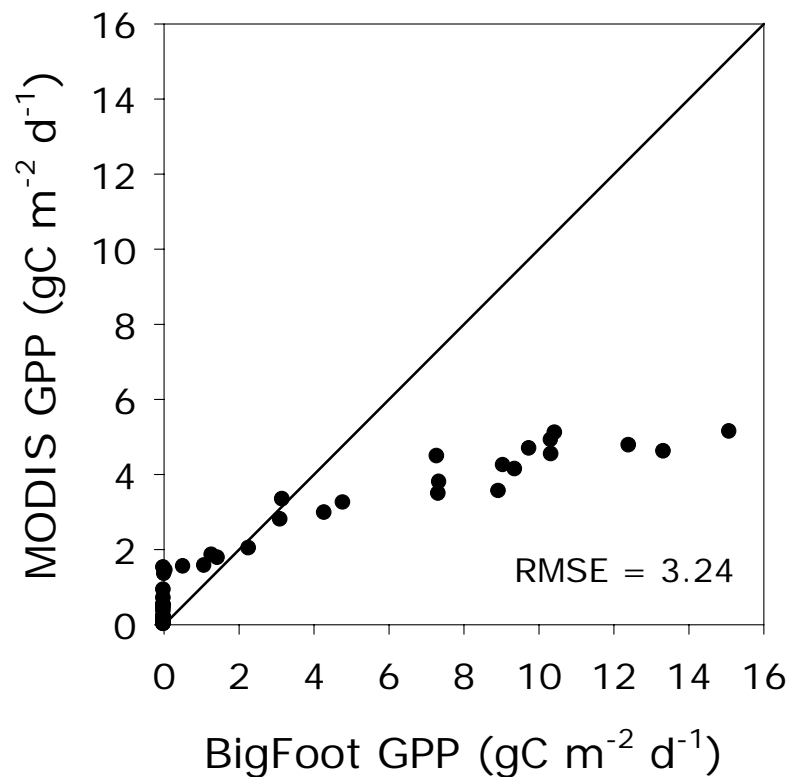

1 km

WGS84 - UTM 14N

www.fsl.orst.edu/larse/bigfoot

**BigFoot
GPP Comparison
BigFoot vs. Tower**

**Year: 2000
Site: KONZ (Kansas, USA)
Biome: Tallgrass Prairie**

BigFoot
GPP Comparison
BigFoot vs. MODIS

Year: 2000
Site: KONZ (Kansas, USA)
Biome: Tallgrass Prairie