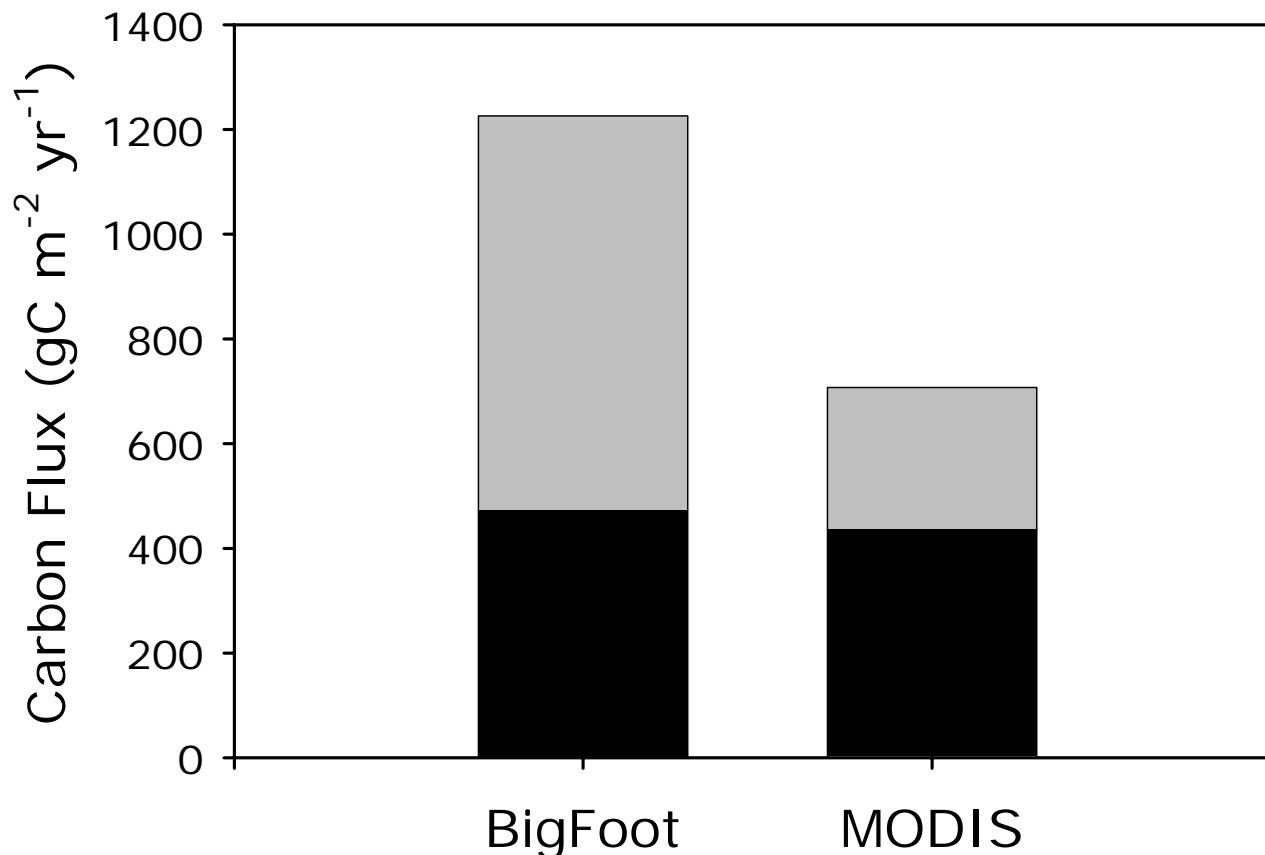

BigFoot
Carbon Flux Comparison
BigFoot vs. MODIS

Year: 2000
Site: KONZ (Kansas, USA)
Biome: Tallgrass Prairie